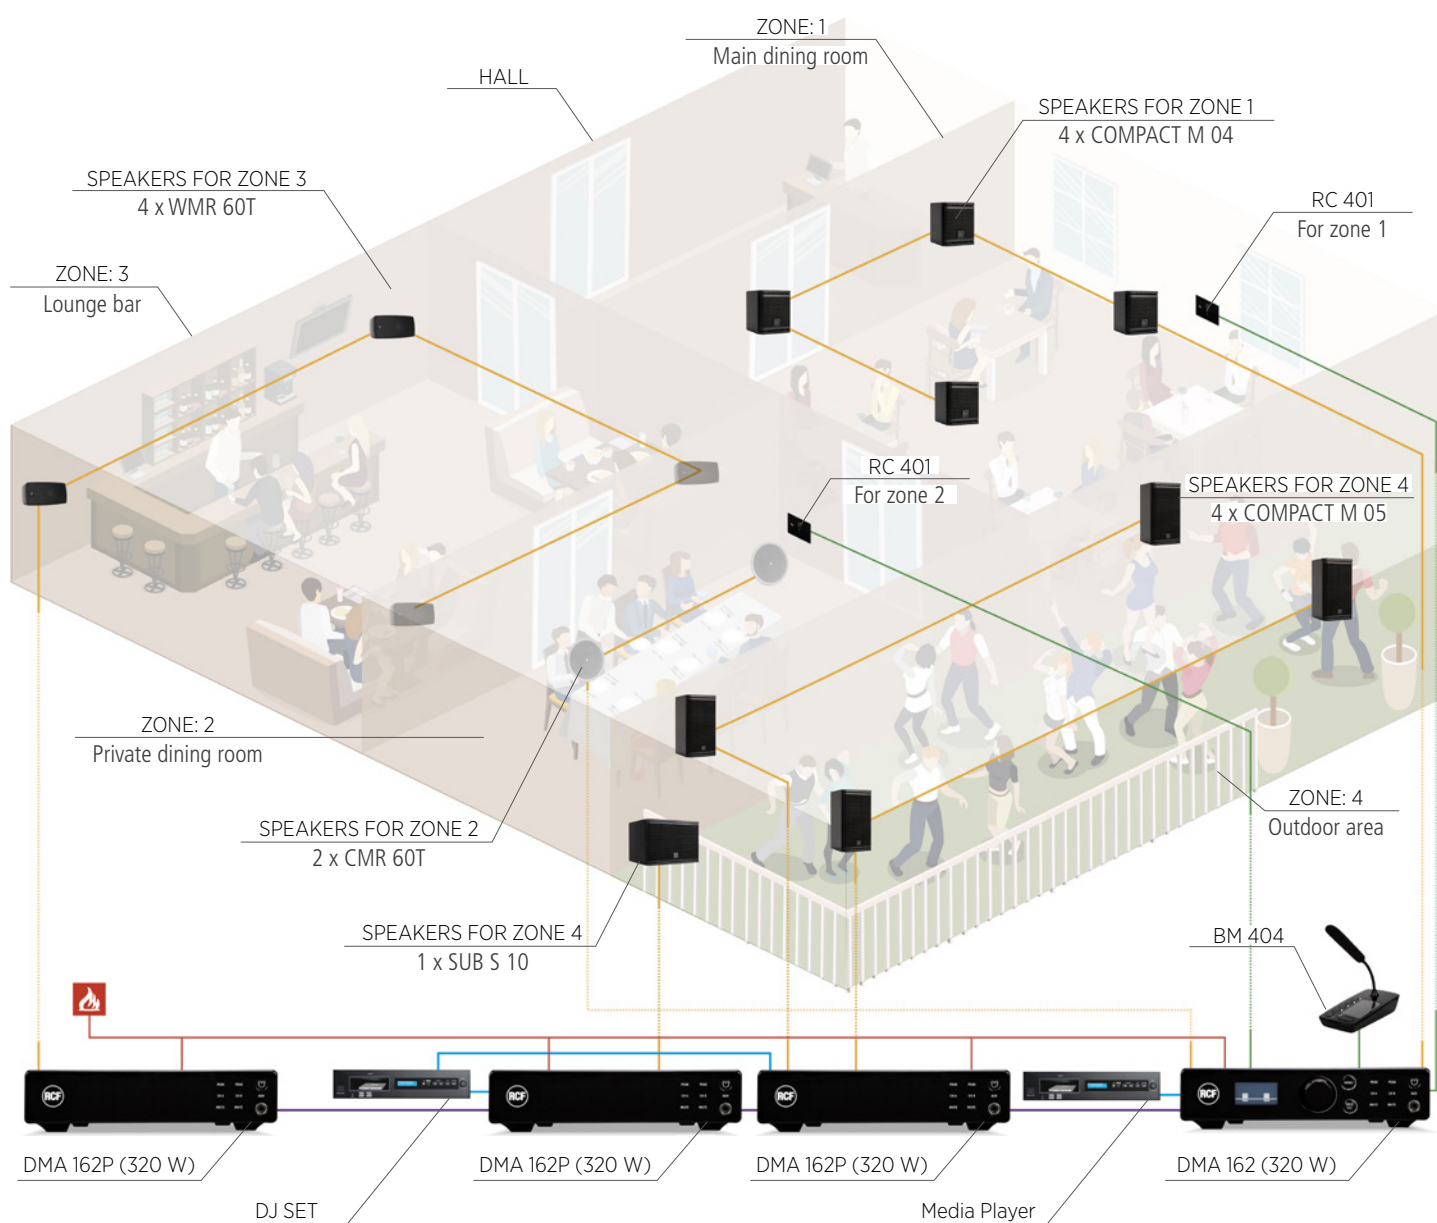

— Amplifier output — Audio input — 4 channels audio bus — Mute from emergency system — Accessories

MEETING ROOM

Multimedia application in a meeting room or a corporate space.

ZONES	AMPLIFIER	POWER	OUT LINES	LOUDSPEAKERS SOLUTIONS		ZONE	ACCESSORIES
1	DMA 82	2 x 80 W	LOW IMP.	PREMIUM or	2 x WMR 60T 2 x WMF 33EN	MEETING ROOM	RC 401

— Amplifier output — Audio input — Accessories

BARS AND PUBS

Sound reinforcement in a bar/pub with two rooms and two music programs.

ZONES	AMPLIFIERS	POWER	OUT LINES	LOUDSPEAKERS	ZONES
2	DMA 162	2 x 160 W	LOW IMP.	4 x COMPACT M 05	ROOM 1
	DMA 162P	2 x 160 W		4 x COMPACT M 05	ROOM 2

— Amplifier output — Audio input — 4 channels audio bus — Mute from emergency system

RESTAURANTS

Background music in a restaurant with two dining areas.

ZONES	AMPLIFIER	POWER	OUT LINES	LOUDSPEAKERS SOLUTIONS		ZONES	ACCESSORIES
2	DMA 162	2 x 160 W	LOW IMP.	PREMIUM	4 x COMPACT M 04 (optimed distribution)	MAIN	2 X RC 401 1 x BM 404
				or	4 x MQ 50C		
				PREMIUM	2 x WMR 60T	TERRACE	
				or	2 x MR 50		

— Amplifier output — Audio input — Accessories

MULTI-ROOM RISTO CLUBS

Audio system for background and foreground music in a multi-room club.

ZONES	AMPLIFIER	POWER	OUT LINES	LOUDSPEAKERS SOLUTIONS	ZONES	ACCESSORIES
4	DMA 162	2 x 160 W	LOW IMP.	4 x COMPACT M 04 (optimized distribution)	1 MAIN	RC 401
			LOW IMP.	2 x CMR 60T	2 PRIVATE	RC 401
	DMA 162P	320 W	HI IMP.	4 x WMR 60T	3 LOUNGE	
	DMA 162P	2 x 160 W	LOW IMP.	4 x COMPACT M 05	4 OUTDOOR	
	DMA 162P	320 W	LOW IMP.	1 x SUB S 10		