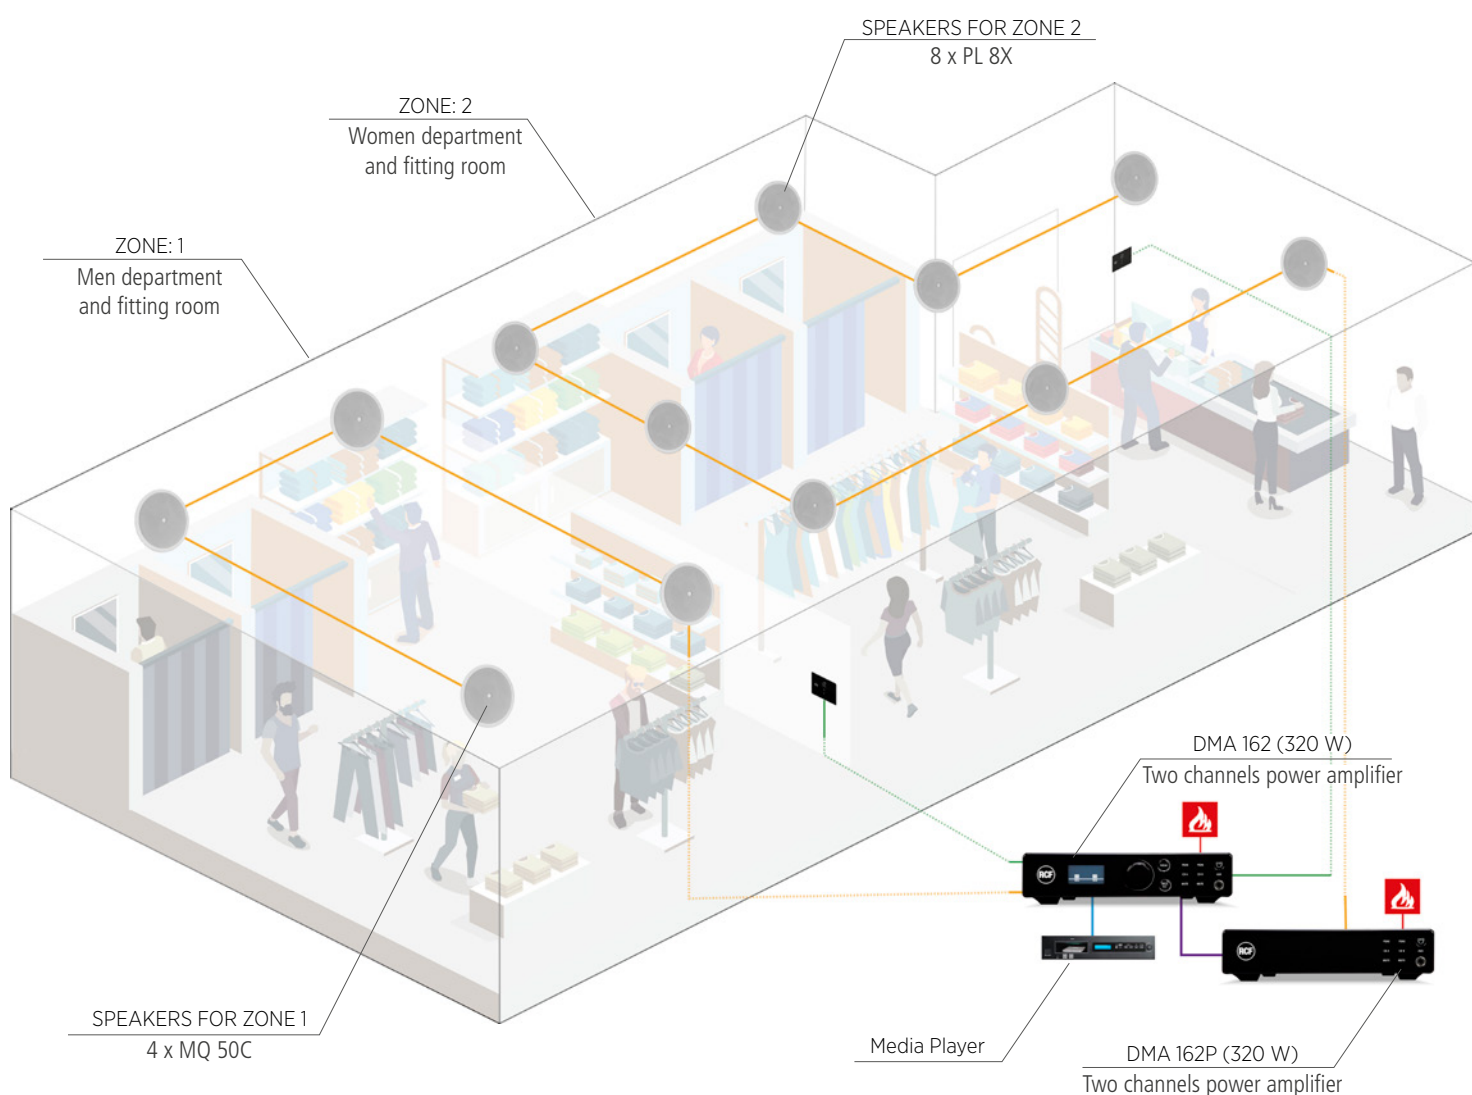

SMALL SHOP

Background music in a small area such as a beauty salon, small store, bookshop and similar.

ZONES	AMPLIFIER	POWER	OUT LINES	LOUDSPEAKERS SOLUTIONS		ZONES	ACCESSORIES
1	DMA 82	160 W	HI IMP.	PREMIUM or or	4 x WMR 50T 4 x MR 40T 4 x MQ 50C	BEAUTY SALON	RC 401

— Amplifier output — Audio input — Accessories

LARGE RETAIL SHOP

Background and Foreground music in a large retail shop. Separated women and men sales areas and fitting rooms, with different music programs.

— Amplifier output — Audio input — 4 channels audio bus — Mute from emergency system — Accessories

MEETING ROOM

Multimedia application in a meeting room or a corporate space.

ZONES	AMPLIFIER	POWER	OUT LINES	LOUDSPEAKERS SOLUTIONS		ZONE	ACCESSORIES
1	DMA 82	2 x 80 W	LOW IMP.	PREMIUM or	2 x WMR 60T 2 x WMF 33EN	MEETING ROOM	RC 401