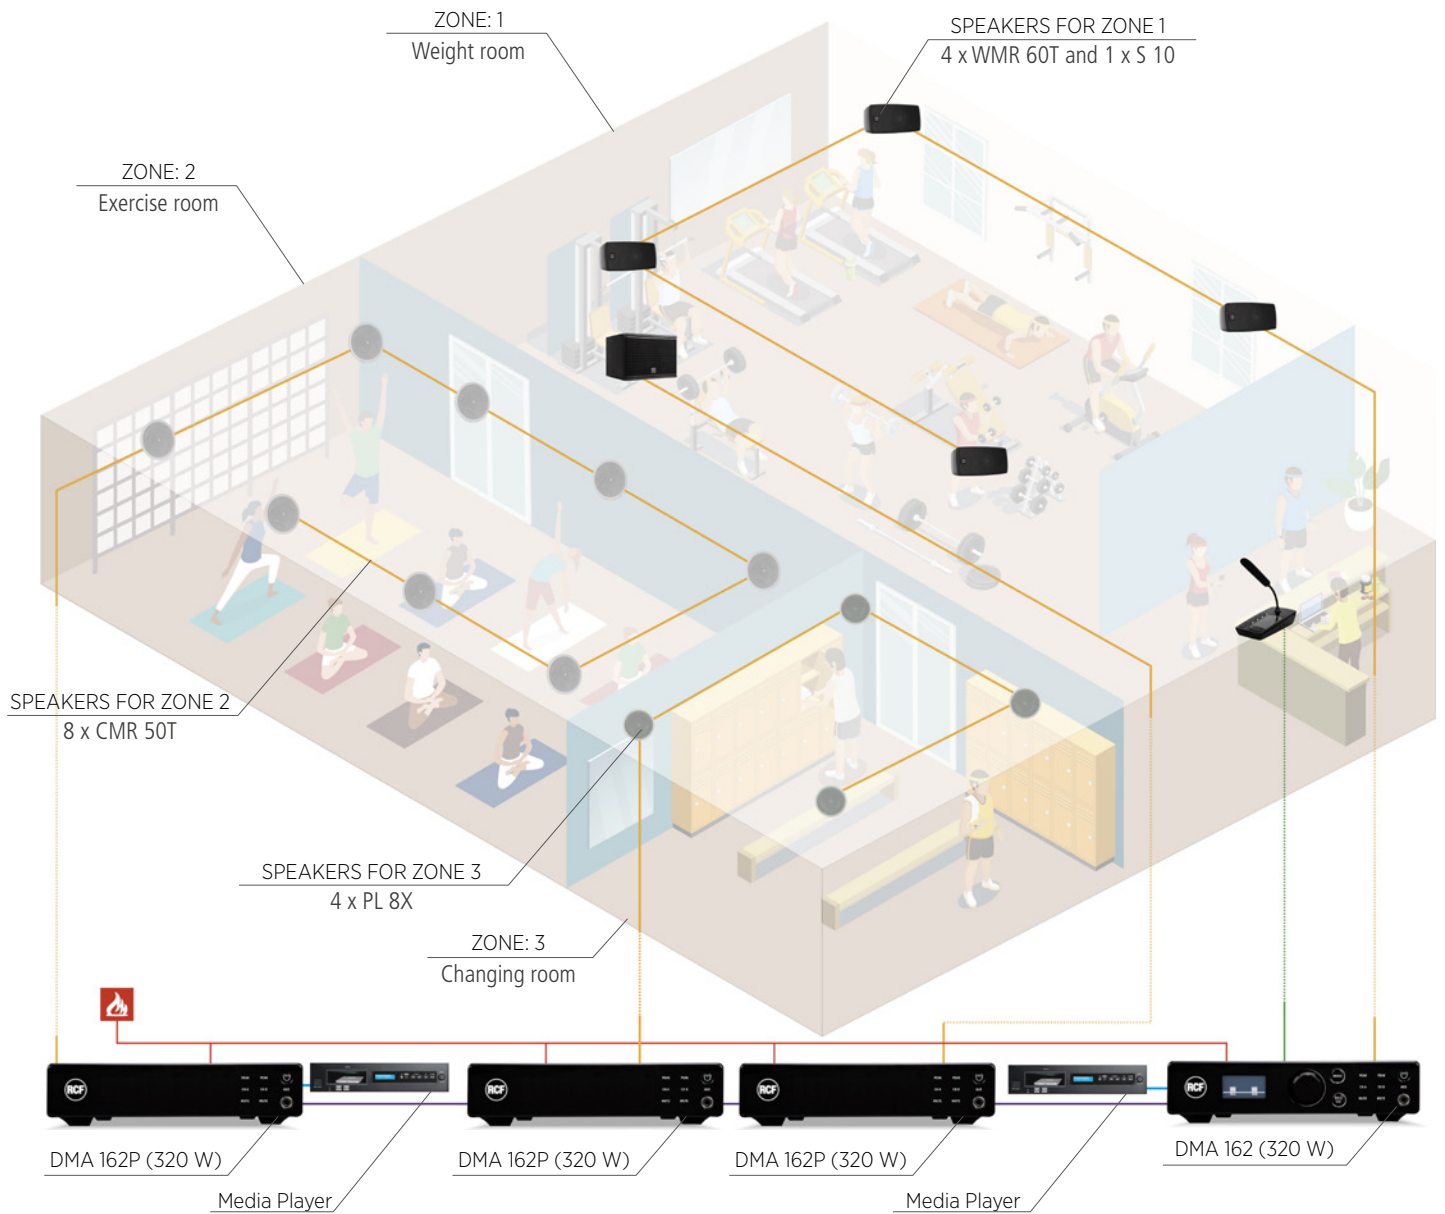

ZONES	AMPLIFIER	POWER	OUT LINES	LOUDSPEAKERS	ZONES	ACCESSORIES
3	DMA 162	320 W	HI IMP.	4 x WMR 60T	1 WEIGHT ROOM	BM 404
	DMA 162P	320 W	LOW IMP.	1 x S 10		
	DMA 162P	320 W	HI IMP.	8 x CMR 50T	2 EXERCISE ROOM	
	DMA 162P	320 W	HI IMP.	4 x PL 8X	3 CHANGING ROOM	

— Amplifier output — Audio input — Accessories — 4 channels audio bus — Mute from emergency system

RCF provides examples of typical applications using various products as a general guideline, not intended as a reference for installers.