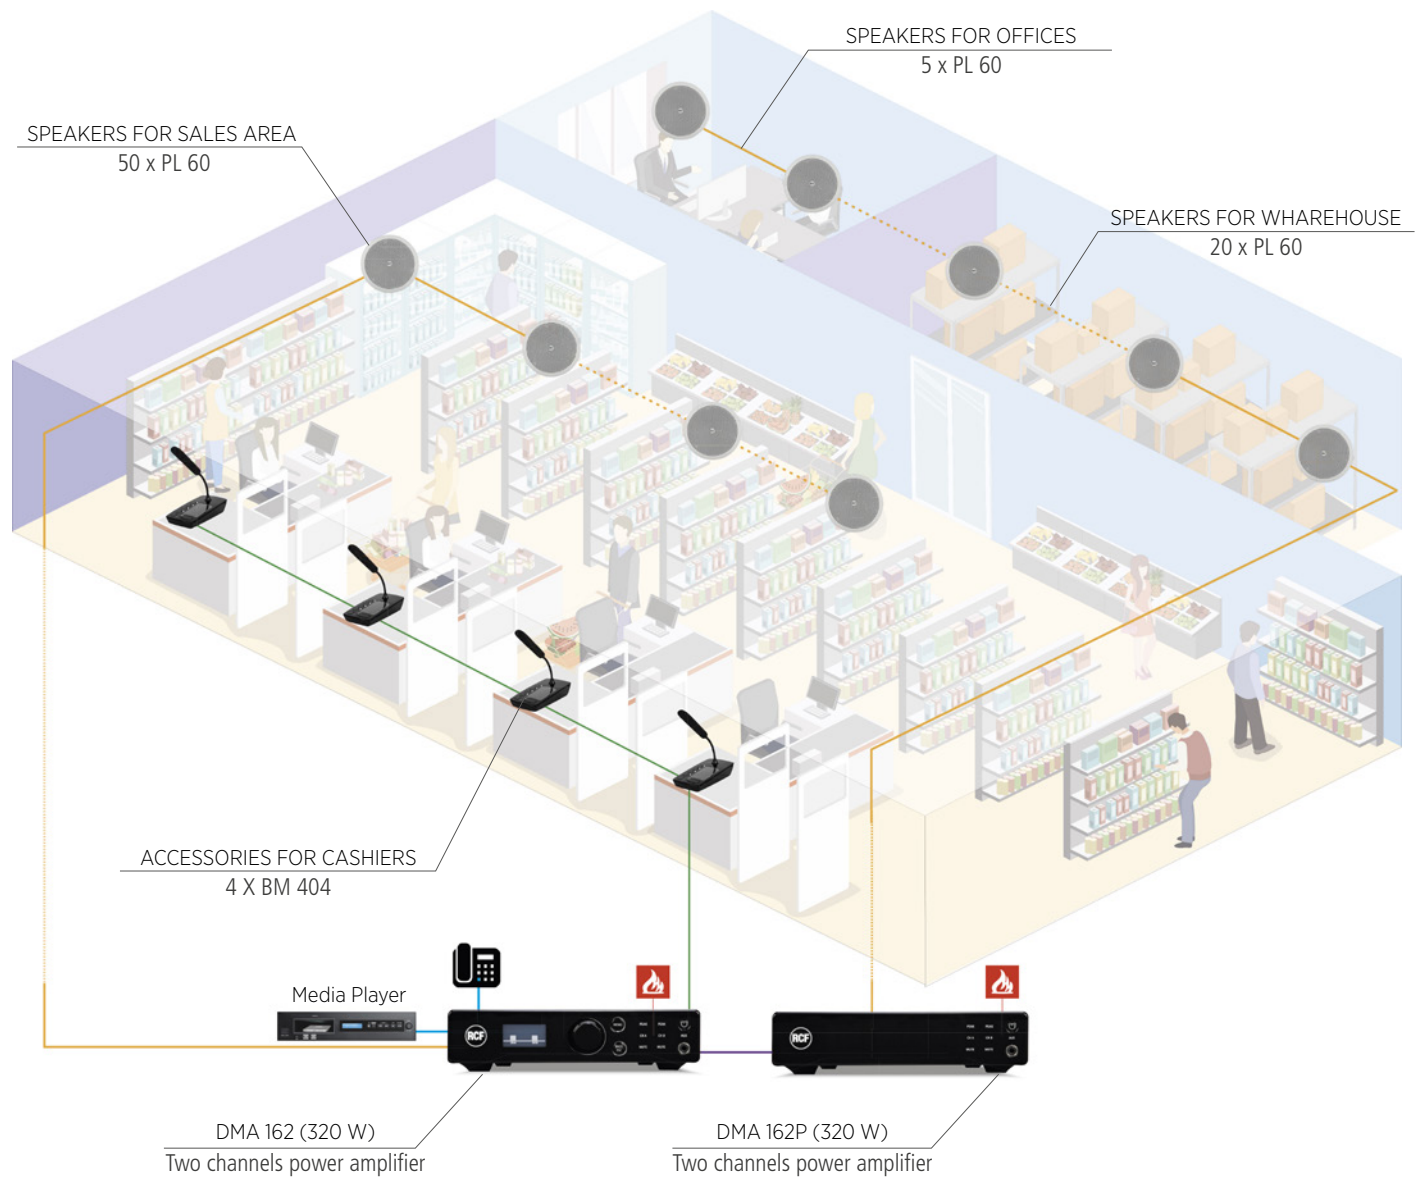

— Amplifier output — Audio input — 4 channels audio bus — Mute from emergency system

RESTAURANTS

Background music in a restaurant with two dining areas.

ZONES	AMPLIFIER	POWER	OUT LINES	LOUDSPEAKERS SOLUTIONS		ZONES	ACCESSORIES
2	DMA 162	2 x 160 W	LOW IMP.	PREMIUM	4 x COMPACT M 04 (optimed distribution)	MAIN	2 X RC 401 1 x BM 404
				or	4 x MQ 50C		
				PREMIUM	2 x WMR 60T	TERRACE	
				or	2 x MR 50		

— Amplifier output — Audio input — Accessories

MULTI-ROOM RISTO CLUBS

Audio system for background and foreground music in a multi-room club.

ZONES	AMPLIFIER	POWER	OUT LINES	LOUDSPEAKERS SOLUTIONS	ZONES	ACCESSORIES
4	DMA 162	2 x 160 W	LOW IMP.	4 x COMPACT M 04 (optimized distribution)	1 MAIN	RC 401
			LOW IMP.	2 x CMR 60T	2 PRIVATE	RC 401
	DMA 162P	320 W	HI IMP.	4 x WMR 60T	3 LOUNGE	
	DMA 162P	2 x 160 W	LOW IMP.	4 x COMPACT M 05	4 OUTDOOR	
	DMA 162P	320 W	LOW IMP.	1 x SUB S 10		

— Amplifier output — Audio input — Accessories — 4 channels audio bus — Mute from emergency system

SUPERMARKETS

Live announcements and background music in a supermarket.

ZONES	AMPLIFIER	POWER	OUT LINES	LOUDSPEAKERS	ZONES	ACCESSORIES
1	DMA 162	320 W	HI IMP.	50 x PL 60	SALES	4 X BM 404
	DMA 162P	320 W	HI IMP.	25 x PL 60	OFFICES/ WHAREHOUSE	

— Amplifier output — Audio input — Accessories — 4 channels audio bus — Mute from emergency system

RCF provides examples of typical applications using various products as a general guideline, not intended as a reference for installers.