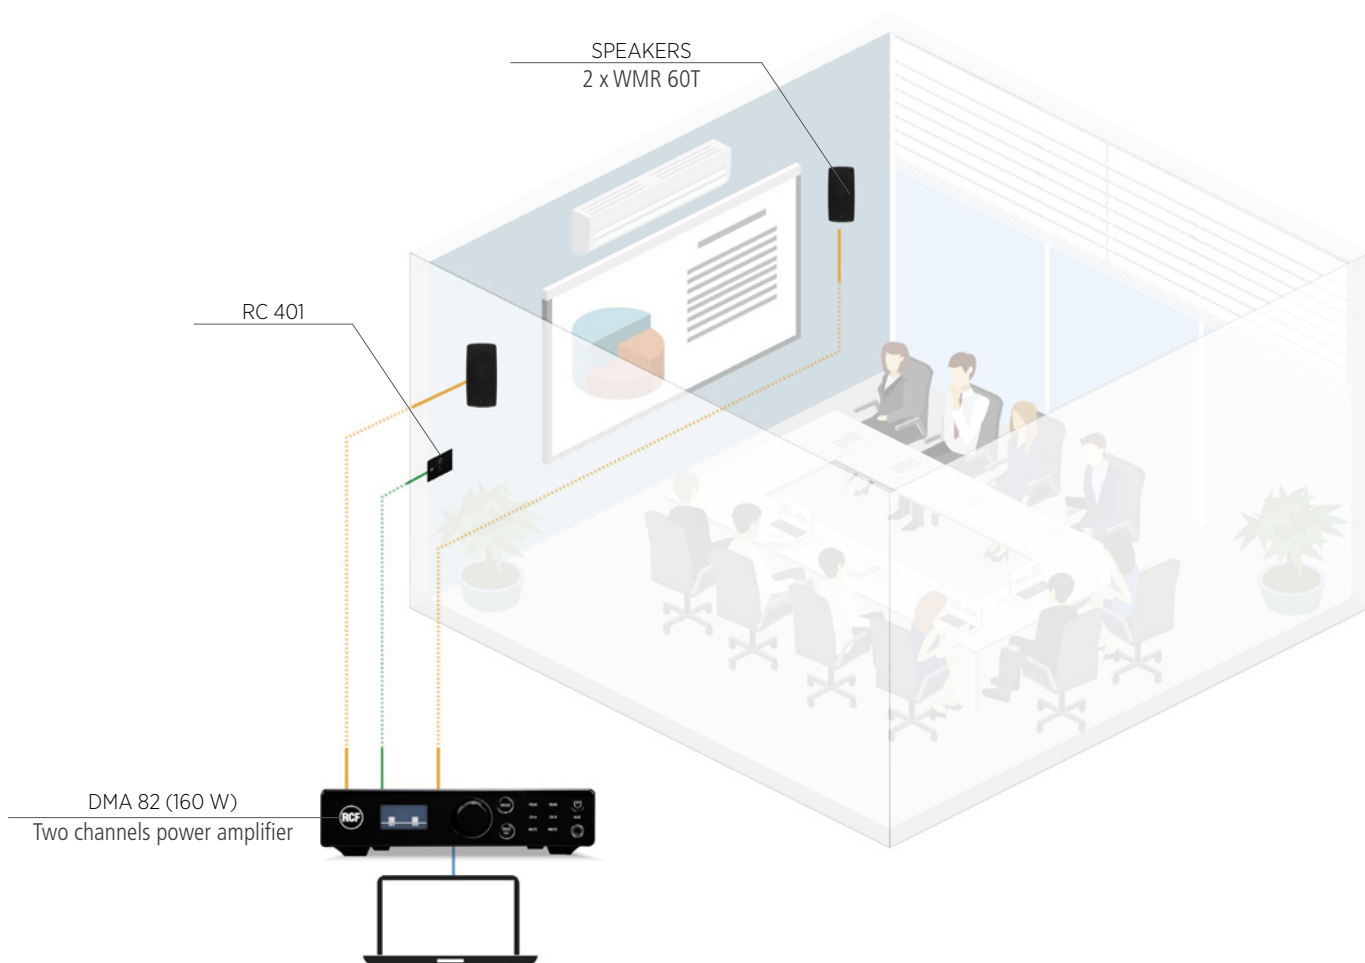

— Amplifier output — Audio input — Accessories

LARGE RETAIL SHOP

Background and Foreground music in a large retail shop. Separated women and men sales areas and fitting rooms, with different music programs.

— Amplifier output — Audio input — 4 channels audio bus — Mute from emergency system — Accessories

MEETING ROOM

Multimedia application in a meeting room or a corporate space.

ZONES	AMPLIFIER	POWER	OUT LINES	LOUDSPEAKERS SOLUTIONS		ZONE	ACCESSORIES
1	DMA 82	2 x 80 W	LOW IMP.	PREMIUM or	2 x WMR 60T 2 x WMF 33EN	MEETING ROOM	RC 401