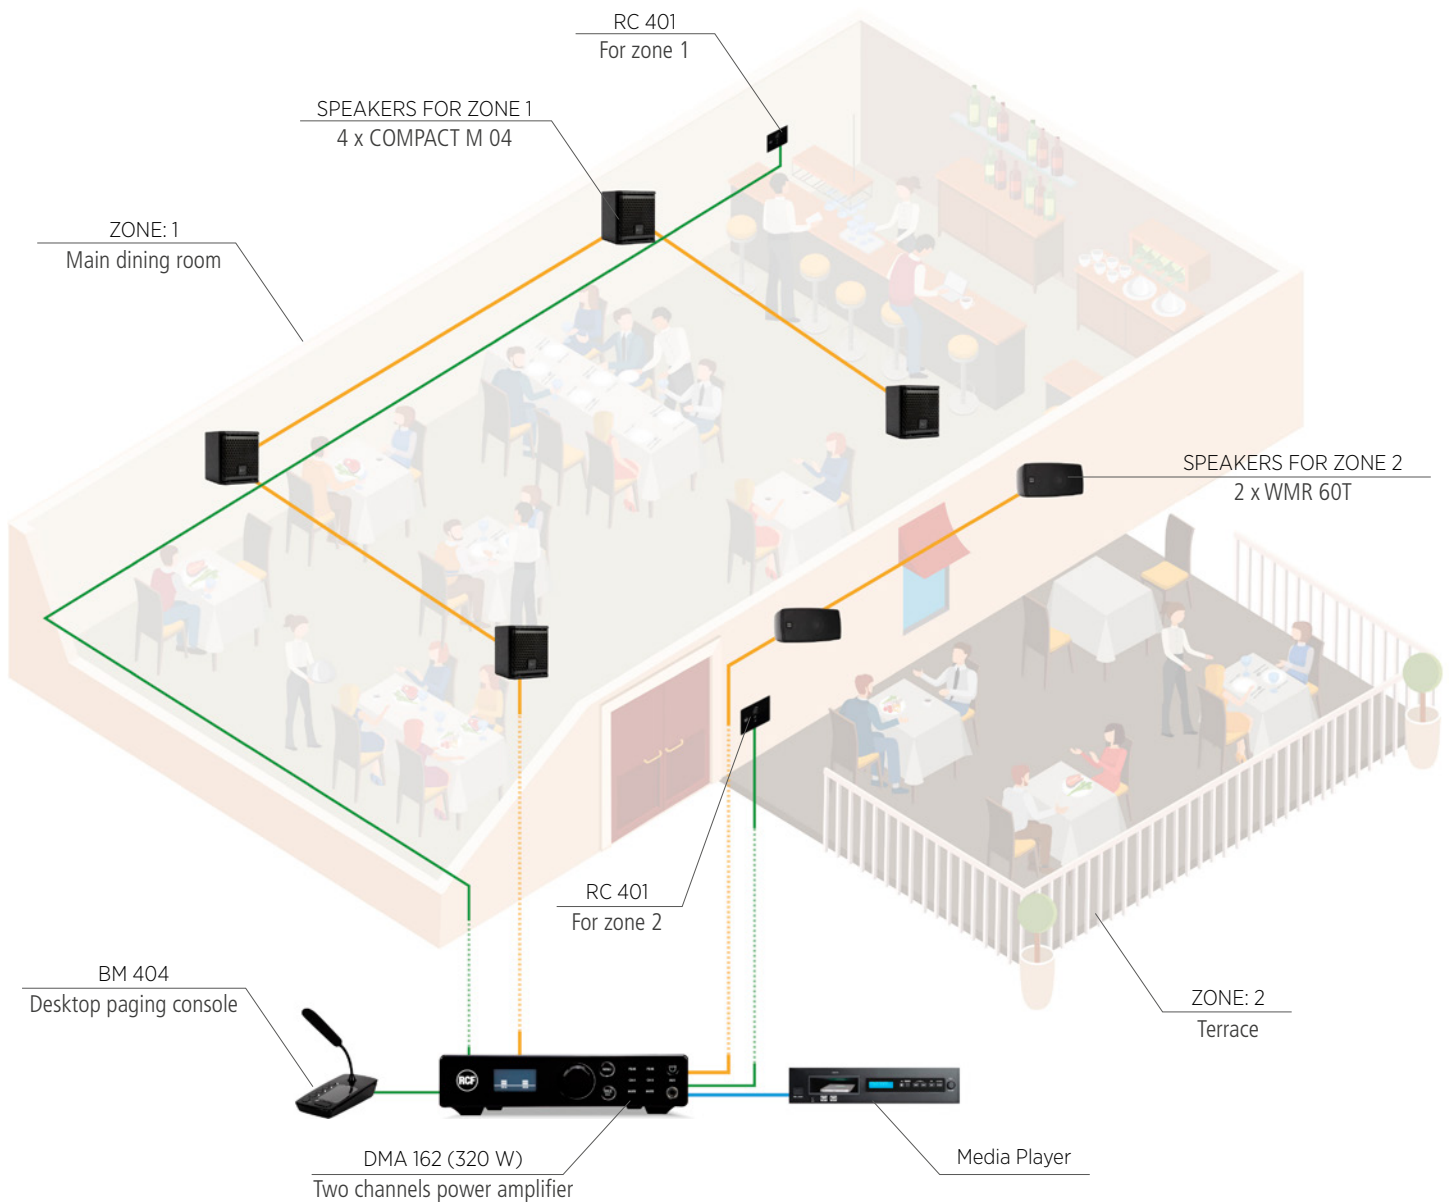

— Amplifier output — Audio input — 4 channels audio bus — Mute from emergency system — Accessories

MEETING ROOM

Multimedia application in a meeting room or a corporate space.

ZONES	AMPLIFIER	POWER	OUT LINES	LOUDSPEAKERS SOLUTIONS		ZONE	ACCESSORIES
1	DMA 82	2 x 80 W	LOW IMP.	PREMIUM or	2 x WMR 60T 2 x WMF 33EN	MEETING ROOM	RC 401

— Amplifier output — Audio input — Accessories

BARS AND PUBS

Sound reinforcement in a bar/pub with two rooms and two music programs.

ZONES	AMPLIFIERS	POWER	OUT LINES	LOUDSPEAKERS	ZONES
2	DMA 162	2 x 160 W	LOW IMP.	4 x COMPACT M 05	ROOM 1
	DMA 162P	2 x 160 W		4 x COMPACT M 05	ROOM 2

— Amplifier output — Audio input — 4 channels audio bus — Mute from emergency system

RESTAURANTS

Background music in a restaurant with two dining areas.

ZONES	AMPLIFIER	POWER	OUT LINES	LOUDSPEAKERS SOLUTIONS		ZONES	ACCESSORIES
2	DMA 162	2 x 160 W	LOW IMP.	PREMIUM	4 x COMPACT M 04 (optimed distribution)	MAIN	2 X RC 401 1 x BM 404
				or	4 x MQ 50C		
				PREMIUM	2 x WMR 60T	TERRACE	
				or	2 x MR 50		

— Amplifier output — Audio input — Accessories

MULTI-ROOM RISTO CLUBS

Audio system for background and foreground music in a multi-room club.

ZONES	AMPLIFIER	POWER	OUT LINES	LOUDSPEAKERS SOLUTIONS	ZONES	ACCESSORIES
4	DMA 162	2 x 160 W	LOW IMP.	4 x COMPACT M 04 (optimized distribution)	1 MAIN	RC 401
			LOW IMP.	2 x CMR 60T	2 PRIVATE	RC 401
	DMA 162P	320 W	HI IMP.	4 x WMR 60T	3 LOUNGE	
	DMA 162P	2 x 160 W	LOW IMP.	4 x COMPACT M 05	4 OUTDOOR	
	DMA 162P	320 W	LOW IMP.	1 x SUB S 10		