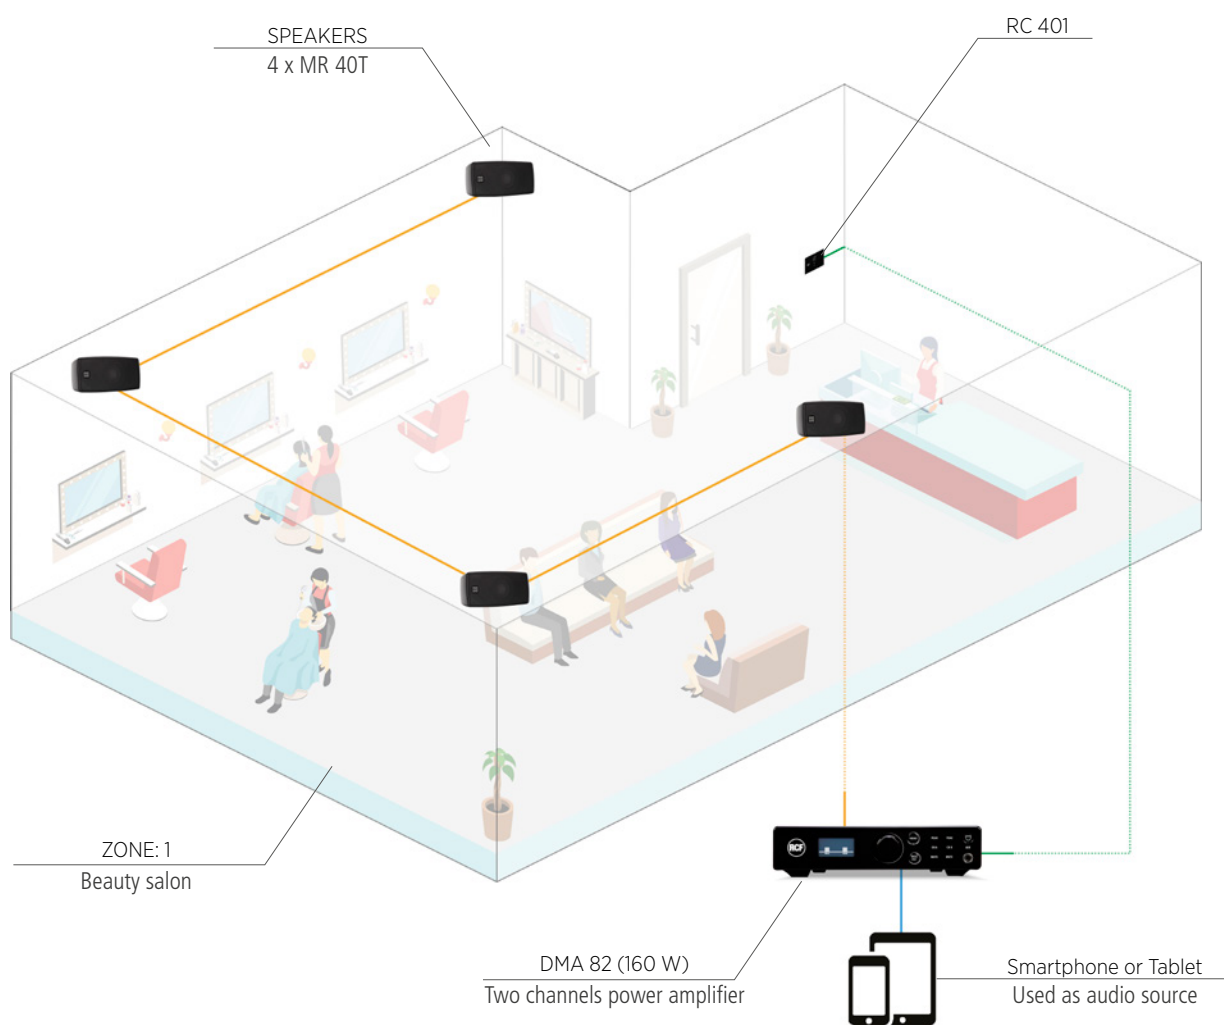

SMALL SHOP

Background music in a small area such as a beauty salon, small store, bookshop and similar.

ZONES	AMPLIFIER	POWER	OUT LINES	LOUDSPEAKERS SOLUTIONS		ZONES	ACCESSORIES
1	DMA 82	160 W	HI IMP.	PREMIUM or or	4 x WMR 50T 4 x MR 40T 4 x MQ 50C	BEAUTY SALON	RC 401

— Amplifier output — Audio input — Accessories

LARGE RETAIL SHOP

Background and Foreground music in a large retail shop. Separated women and men sales areas and fitting rooms, with different music programs.

— Amplifier output — Audio input — 4 channels audio bus — Mute from emergency system — Accessories

MEETING ROOM

Multimedia application in a meeting room or a corporate space.

ZONES	AMPLIFIER	POWER	OUT LINES	LOUDSPEAKERS SOLUTIONS		ZONE	ACCESSORIES
1	DMA 82	2 x 80 W	LOW IMP.	PREMIUM or	2 x WMR 60T 2 x WMF 33EN	MEETING ROOM	RC 401

— Amplifier output — Audio input — Accessories — 4 channels audio bus — Mute from emergency system

RCF provides examples of typical applications using various products as a general guideline, not intended as a reference for installers.