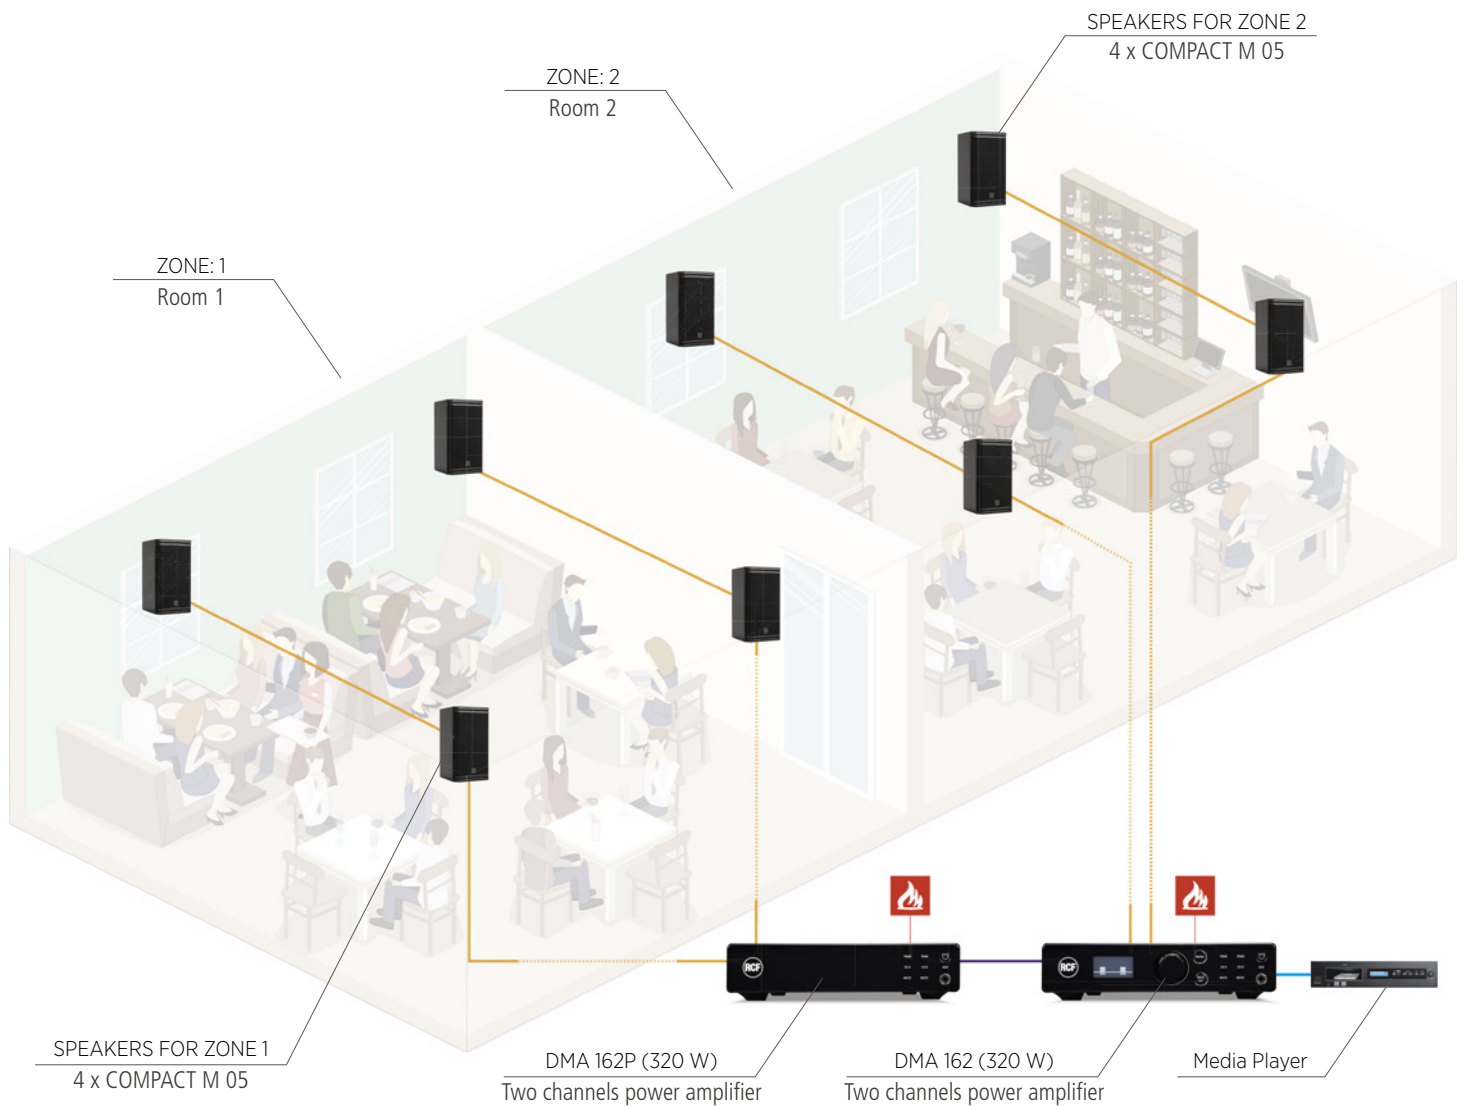

— Amplifier output — Audio input — 4 channels audio bus — Mute from emergency system — Accessories

MEETING ROOM

Multimedia application in a meeting room or a corporate space.

ZONES	AMPLIFIER	POWER	OUT LINES	LOUDSPEAKERS SOLUTIONS		ZONE	ACCESSORIES
1	DMA 82	2 x 80 W	LOW IMP.	PREMIUM or	2 x WMR 60T 2 x WMF 33EN	MEETING ROOM	RC 401

— Amplifier output — Audio input — Accessories

BARS AND PUBS

Sound reinforcement in a bar/pub with two rooms and two music programs.

ZONES	AMPLIFIERS	POWER	OUT LINES	LOUDSPEAKERS	ZONES
2	DMA 162	2 x 160 W	LOW IMP.	4 x COMPACT M 05	ROOM 1
	DMA 162P	2 x 160 W		4 x COMPACT M 05	ROOM 2

— Amplifier output — Audio input — 4 channels audio bus — Mute from emergency system

RESTAURANTS

Background music in a restaurant with two dining areas.

ZONES	AMPLIFIER	POWER	OUT LINES	LOUDSPEAKERS SOLUTIONS		ZONES	ACCESSORIES
2	DMA 162	2 x 160 W	LOW IMP.	PREMIUM	4 x COMPACT M 04 (optimed distribution)	MAIN	2 X RC 401 1 x BM 404
				or	4 x MQ 50C		
				PREMIUM	2 x WMR 60T	TERRACE	
				or	2 x MR 50		

— Amplifier output — Audio input — Accessories

MULTI-ROOM RISTO CLUBS

Audio system for background and foreground music in a multi-room club.

ZONES	AMPLIFIER	POWER	OUT LINES	LOUDSPEAKERS SOLUTIONS	ZONES	ACCESSORIES
4	DMA 162	2 x 160 W	LOW IMP.	4 x COMPACT M 04 (optimized distribution)	1 MAIN	RC 401
			LOW IMP.	2 x CMR 60T	2 PRIVATE	RC 401
	DMA 162P	320 W	HI IMP.	4 x WMR 60T	3 LOUNGE	
	DMA 162P	2 x 160 W	LOW IMP.	4 x COMPACT M 05	4 OUTDOOR	
	DMA 162P	320 W	LOW IMP.	1 x SUB S 10		